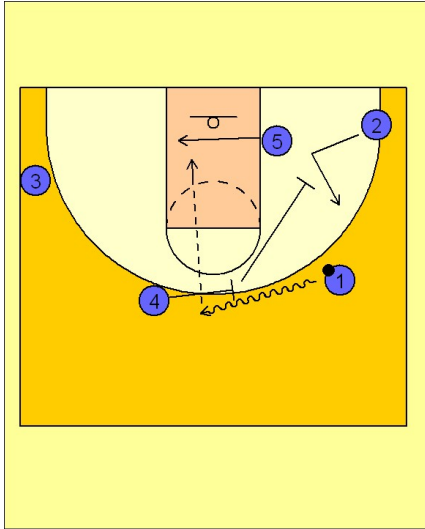

Michigan state Early offense (1)

1

Michigan State Early Offense

Point guard (#1) uses ball screen from trailing (#4) man and will immediately look for the dump down pass to the (#5) man sliding across the lane. (#5) is isolated in the post because of good spacing from (#3) and (#2) and from the screening action of (#4).

2

Michigan State Early Offense

(#4) will then "head hunt" and find (#2's) defender and set a screen for a jump shot.