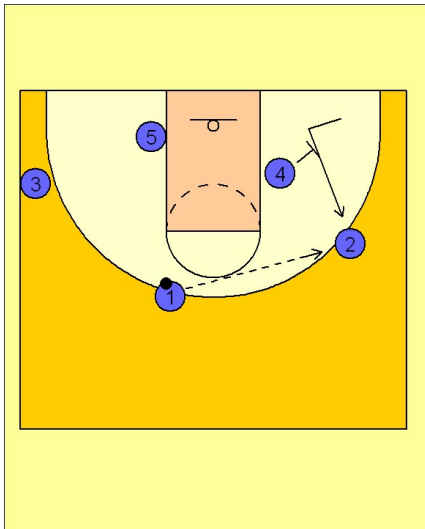

Michigan state Early offense (1)

1

Michigan State Early Offense

Point guard (#1) uses ball screen from trailing (#4) man and will immediately look for the dump down pass to the (#5) man sliding across the lane. (#5) is isolated in the post because of good spacing from (#3) and (#2) and from the screening action of (#4).

2

Michigan State Early Offense

(#4) will then "head hunt" and find (#2's) defender and set a screen for a jump shot.