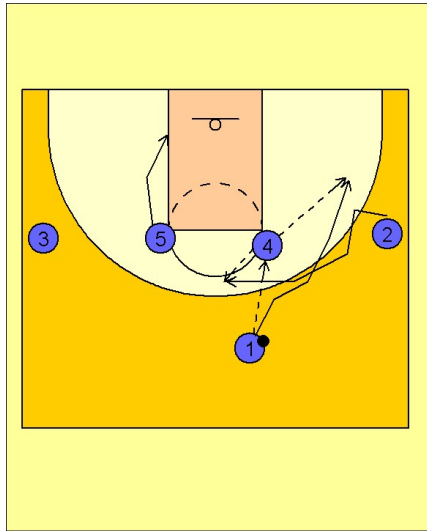

# Connecticut wom Quick hitter (1)

1

Connecticut Women Quick Hitter vs. Man Defense

1 - 4 high alignment to begin.

#1 enters to #4 in the post. #2 fakes the backdoor cut while #1 cuts down to the right wing area.

#2 comes over the top of #1, brushing her defender off the back of #1.

#4 looks to hit #2 in the middle or #1 on the right wing for the shot.