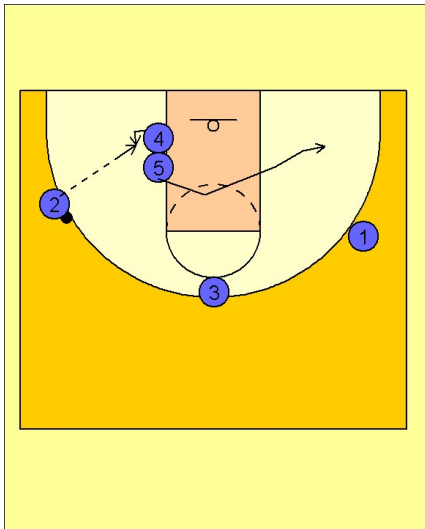

# Connecticut wom Quick hitter (5)

1

Connecticut Women Quick Hitter vs. Man Defense

Double low stack to begin.

#1 dribbles away from the post players stack (#4 and #5). As #1 dribbles to the right wing area, #3 breaks to the top while #2 breaks across the lane and comes off the double screen from #4 and #5.

#1 quickly reverses the ball to #3 on top who then passes to #2 coming off the double screen on the left wing.

2

Connecticut Women Quick Hitter vs. Man Defense

When #2 catches the ball on the left wing, #5 clears out and #4 moves up for good post position and receives the post entry pass from #2.