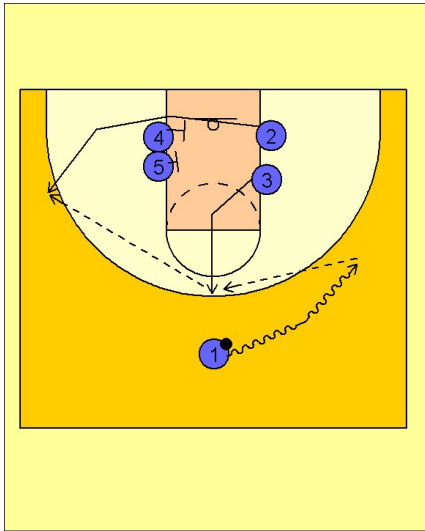

# Connecticut wom Quick hitter (5)

1

Connecticut Women Quick Hitter vs. Man Defense

Double low stack to begin.

#1 dribbles away from the post players stack (#4 and #5). As #1 dribbles to the right wing area, #3 breaks to the top while #2 breaks across the lane and comes off the double screen from #4 and #5.

#1 quickly reverses the ball to #3 on top who then passes to #2 coming off the double screen on the left wing.

2

Connecticut Women Quick Hitter vs. Man Defense

When #2 catches the ball on the left wing, #5 clears out and #4 moves up for good post position and receives the post entry pass from #2.